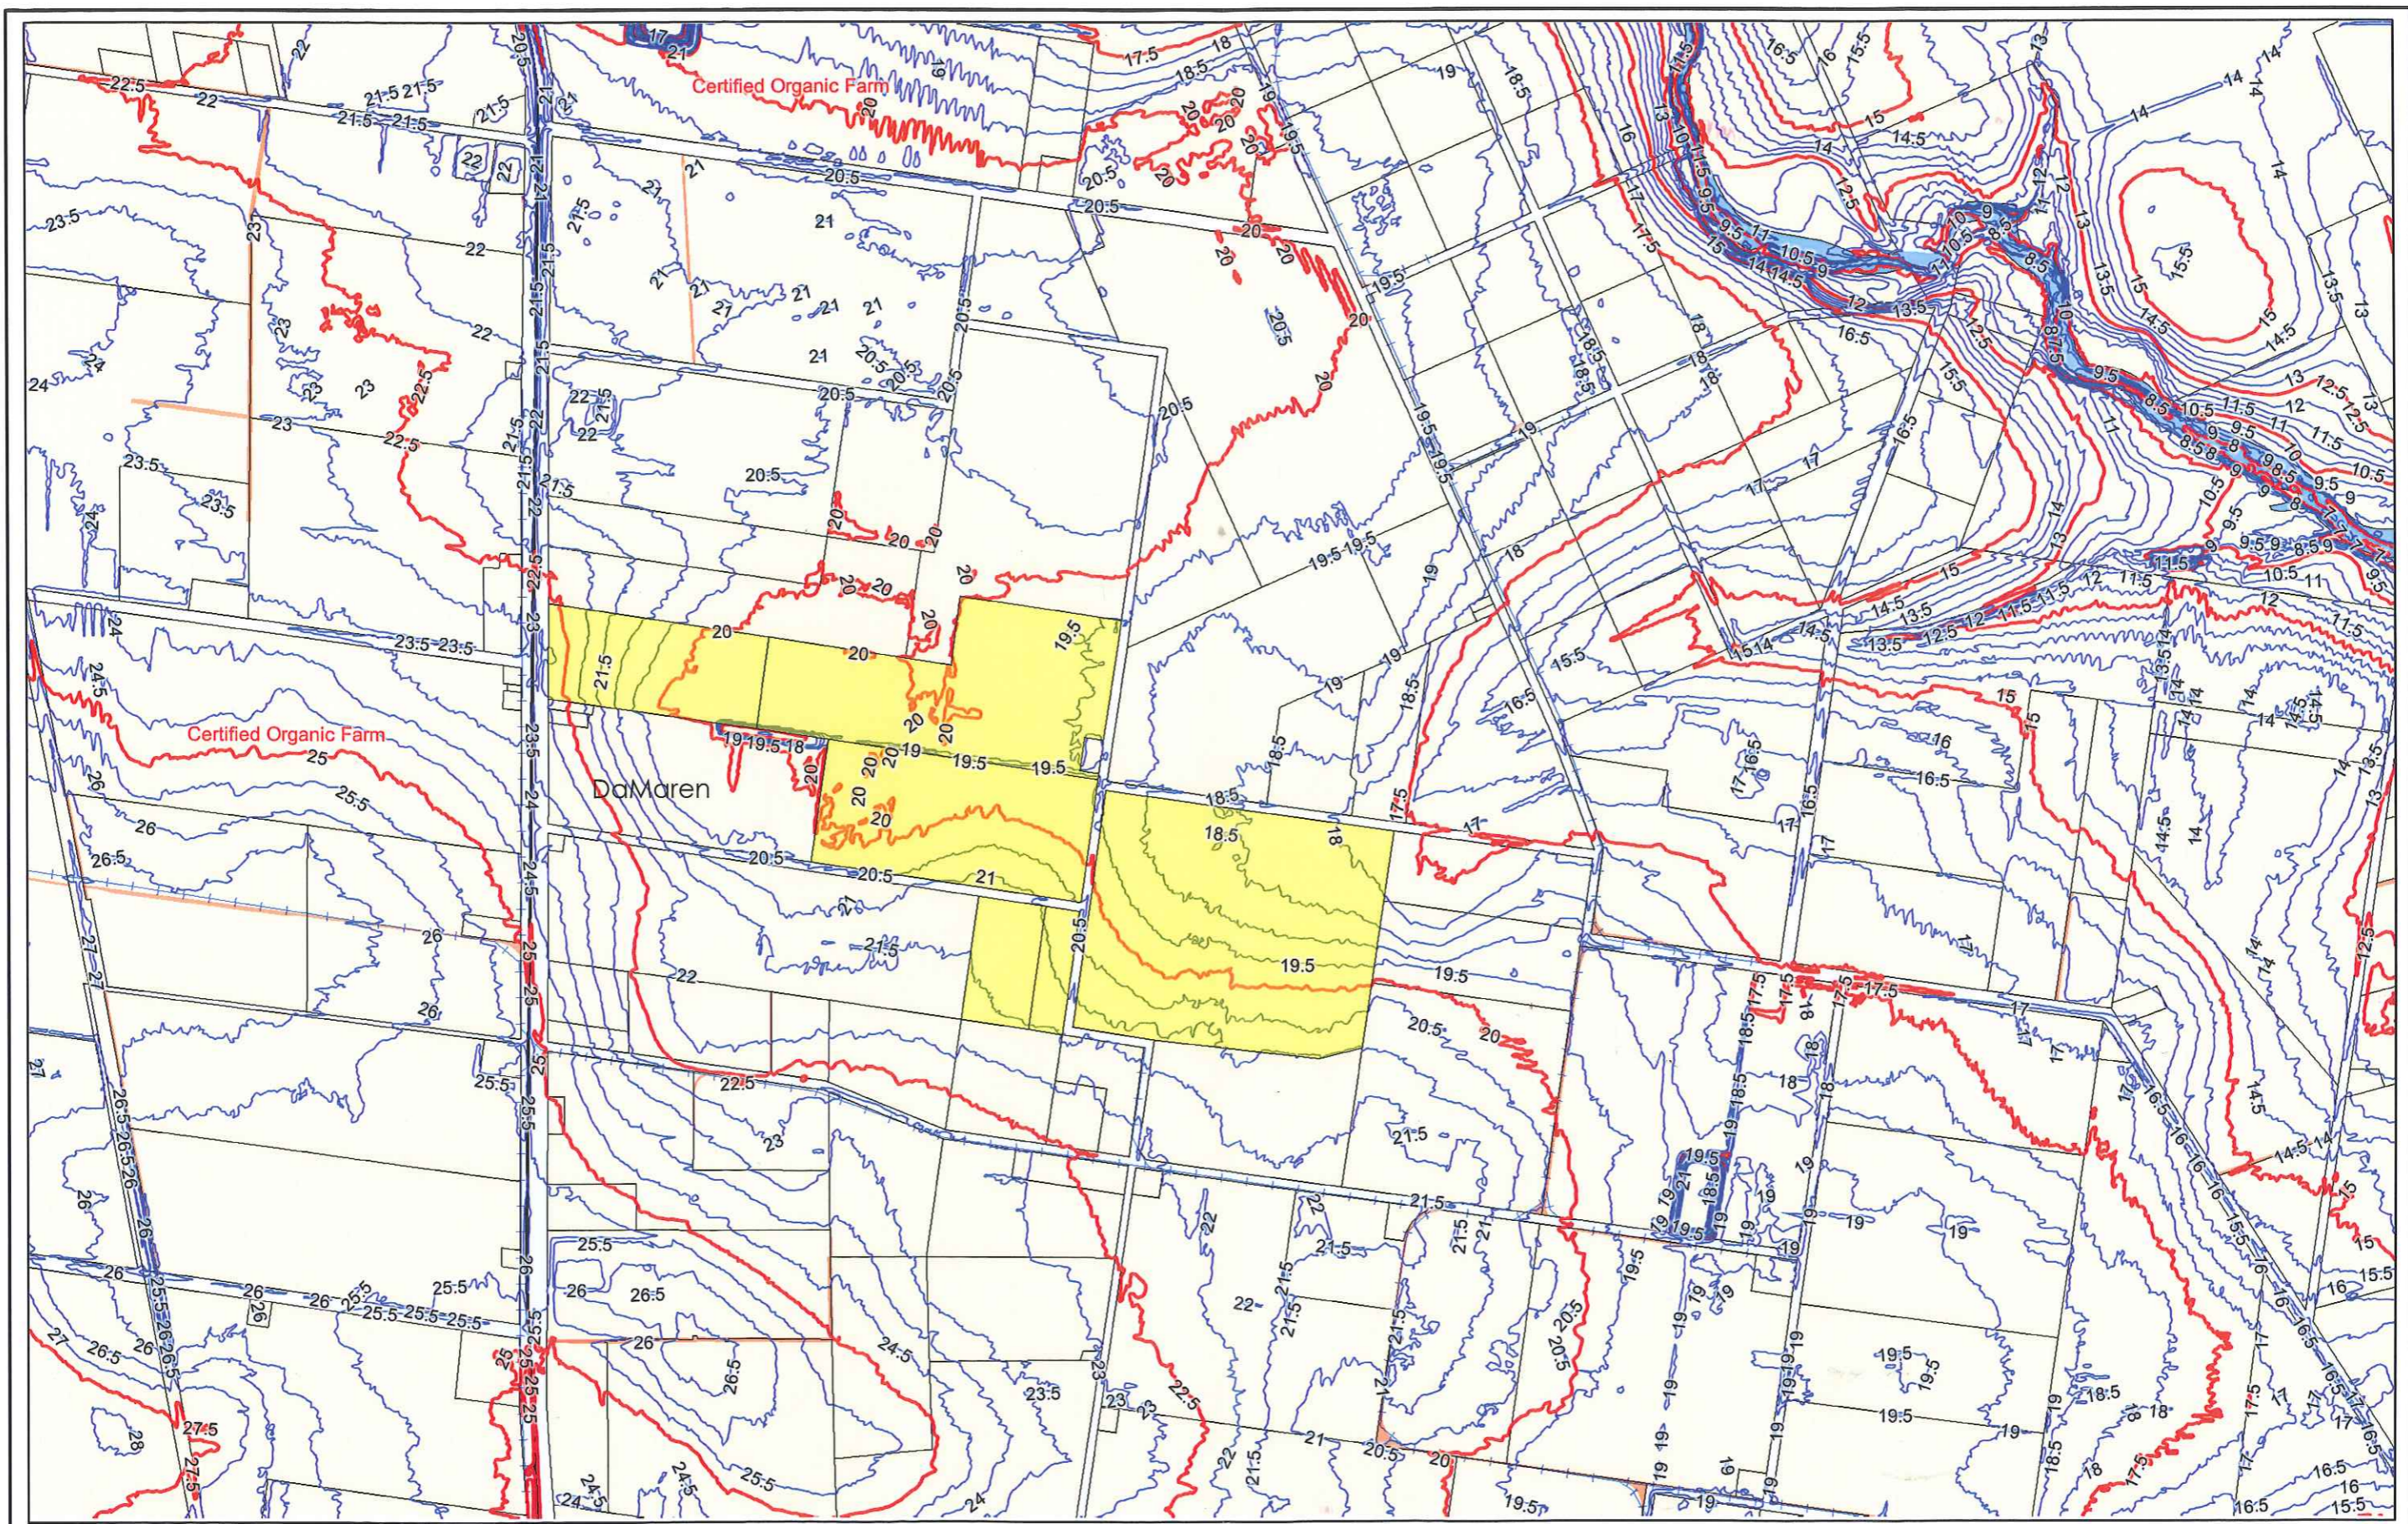

© The State of Queensland (Department of Environment and Resource Management) 2011. Based on Cadastral Data provided with the permission of the Department of Environment and Resource Management 2011. The information contained within this document is given without acceptance of responsibility for its accuracy. The Bundaberg Regional Council (and its officers, servants and agents), contract and agree to supply information only on that basis 2011.

While every care is taken to ensure the accuracy of this data, the Department of Environment and Resource Management (DERM) Bundaberg Regional Council makes no representation or warranties about its accuracy, reliability, completeness or stability for any particular purpose and disclaims all responsibility and all liability (including without limitation, liability in negligence) for all expenses, losses, damages (including indirect or consequential damage) and costs which you might incur as a result of the data being inaccurate or incomplete in any way and for any reason.

4511 Goodwin

id (Cayley) - Contours

Scale = 1:13,460
on A3 Sheet

Printed by: valeria Oct 10, 2011 10:38:33 AM

Cayley